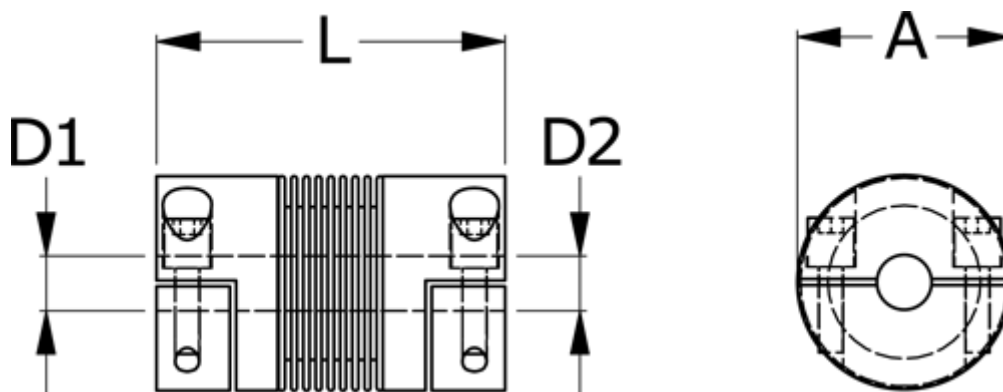

Data Sheet

Article number: 33304H00180632022

Description: Bellow coupling type 4H size18
Length 63 mm, bore 20/22 mm

Measures

A	= 45
D1	= 20
D2	= 22
L	= 63
Nom. torque NM (Tkn)	= 18